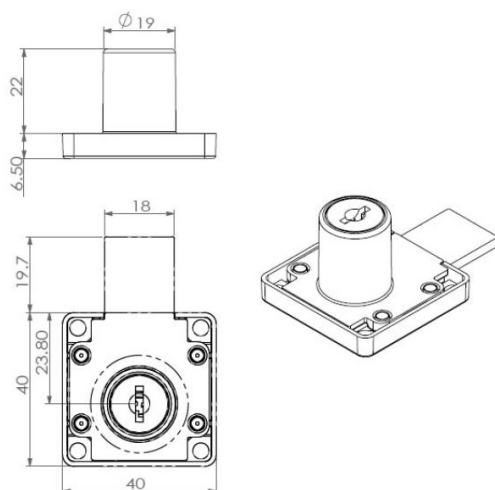

PRODUCT SHEET

Description:

Rim Lock 850, $\varnothing 19 \times 22$, W/One Turn & Long Latch, NPL, KA D20, CK SISO

Item number:

14.01.089-5

Units	Box	Carton	HS Code	Barcode
Pcs.	12	192	8301300000	
				5704866513203